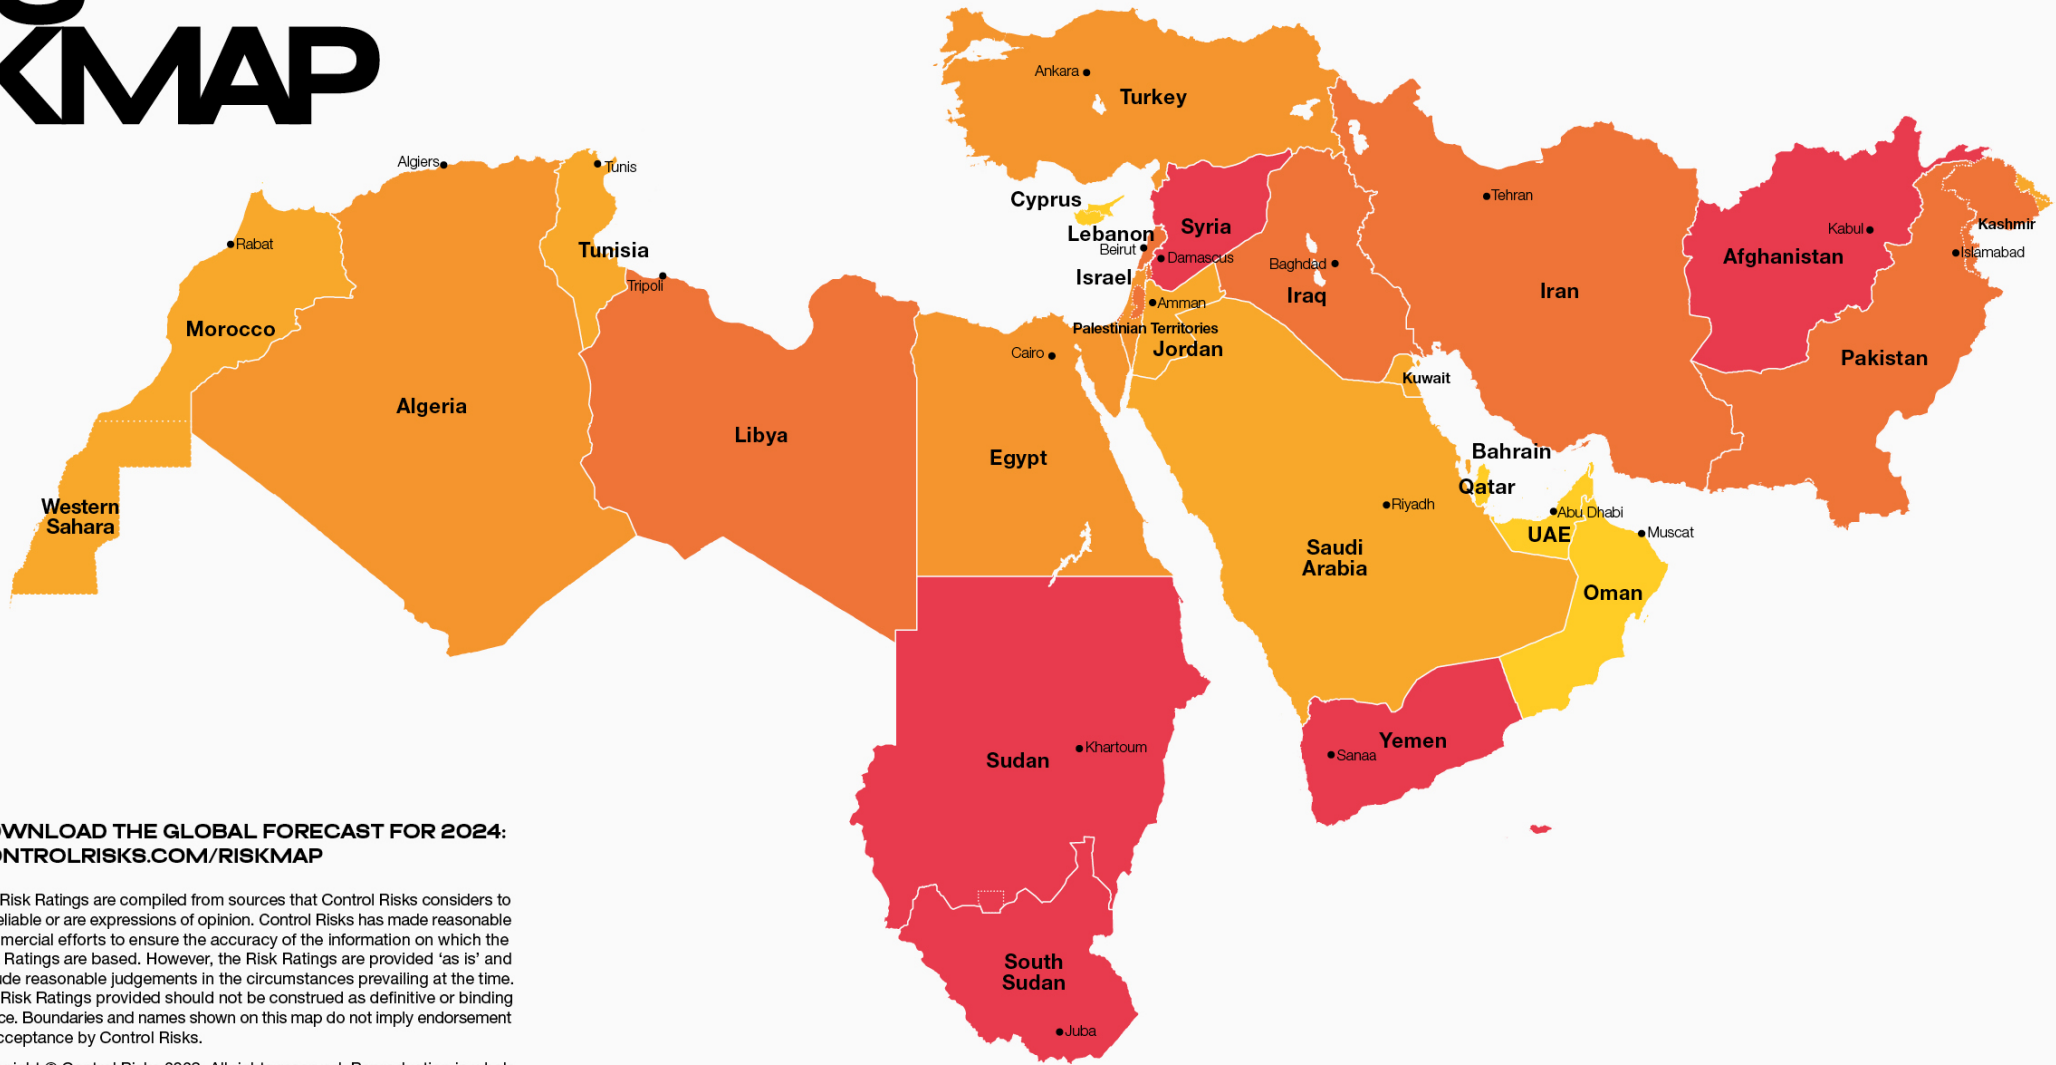

# RISKMAP

Control Risks

DOWNLOAD THE GLOBAL FORECAST FOR 2024:  
[CONTROLRISKS.COM/RISKMAP](https://controlrisks.com/riskmap)

The Risk Ratings are compiled from sources that Control Risks considers to be reliable or are expressions of opinion. Control Risks has made reasonable commercial efforts to ensure the accuracy of the information on which the Risk Ratings are based. However, the Risk Ratings are provided 'as is' and include reasonable judgements in the circumstances prevailing at the time. The Risk Ratings provided should not be construed as definitive or binding advice. Boundaries and names shown on this map do not imply endorsement or acceptance by Control Risks.