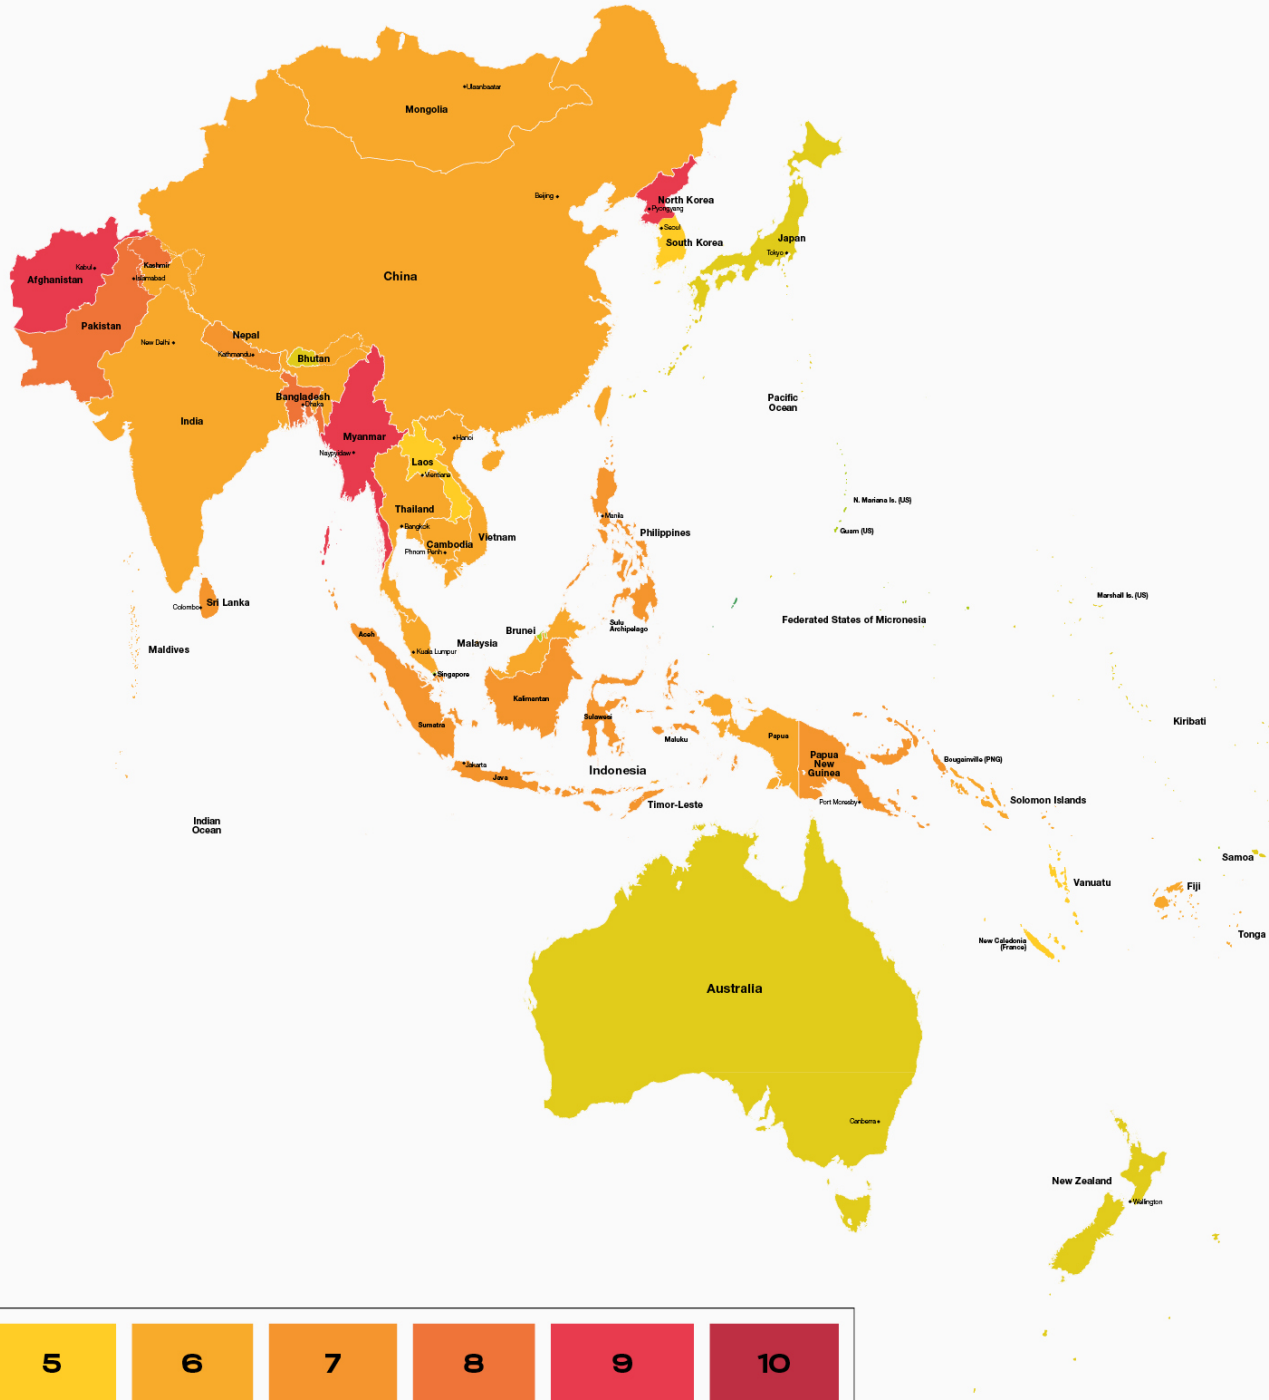

RISKMAP

Control Risks

**DOWNLOAD THE GLOBAL FORECAST FOR 2024:
CONTROLRISKS.COM/RISKMAP**

The Risk Ratings are compiled from sources that Control Risks considers to be reliable or are expressions of opinion. Control Risks has made reasonable commercial efforts to ensure the accuracy of the information on which the Risk Ratings are based. However, the Risk Ratings are provided 'as is' and include reasonable judgements in the circumstances prevailing at the time. The Risk Ratings provided should not be construed as definitive or binding advice. Boundaries and names shown on this map do not imply endorsement or acceptance by Control Risks.